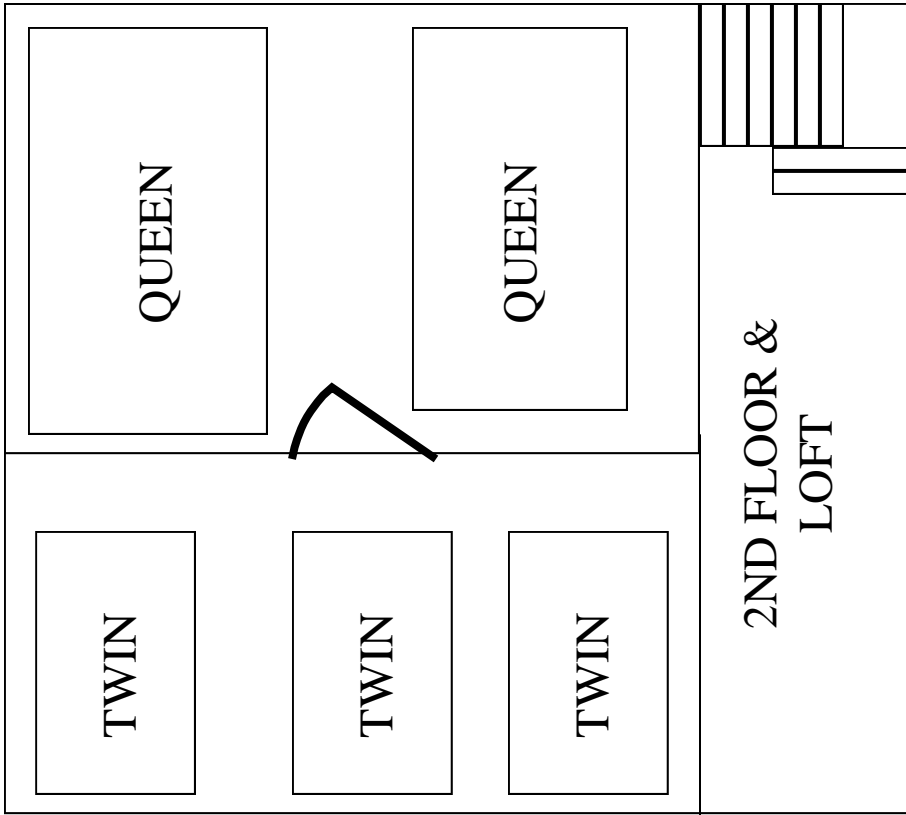

# 2 Bedroom Plus Loft Penobscot

Double & TW - Upstairs Bedroom  
3 Twins - Loft  
Queen - Downstairs Bedroom  
Day Bed (1 Twin) - Living Area  
Coffee Maker, TV w/DVD & VCR

Can Sleep Up to 9  
Singles 7