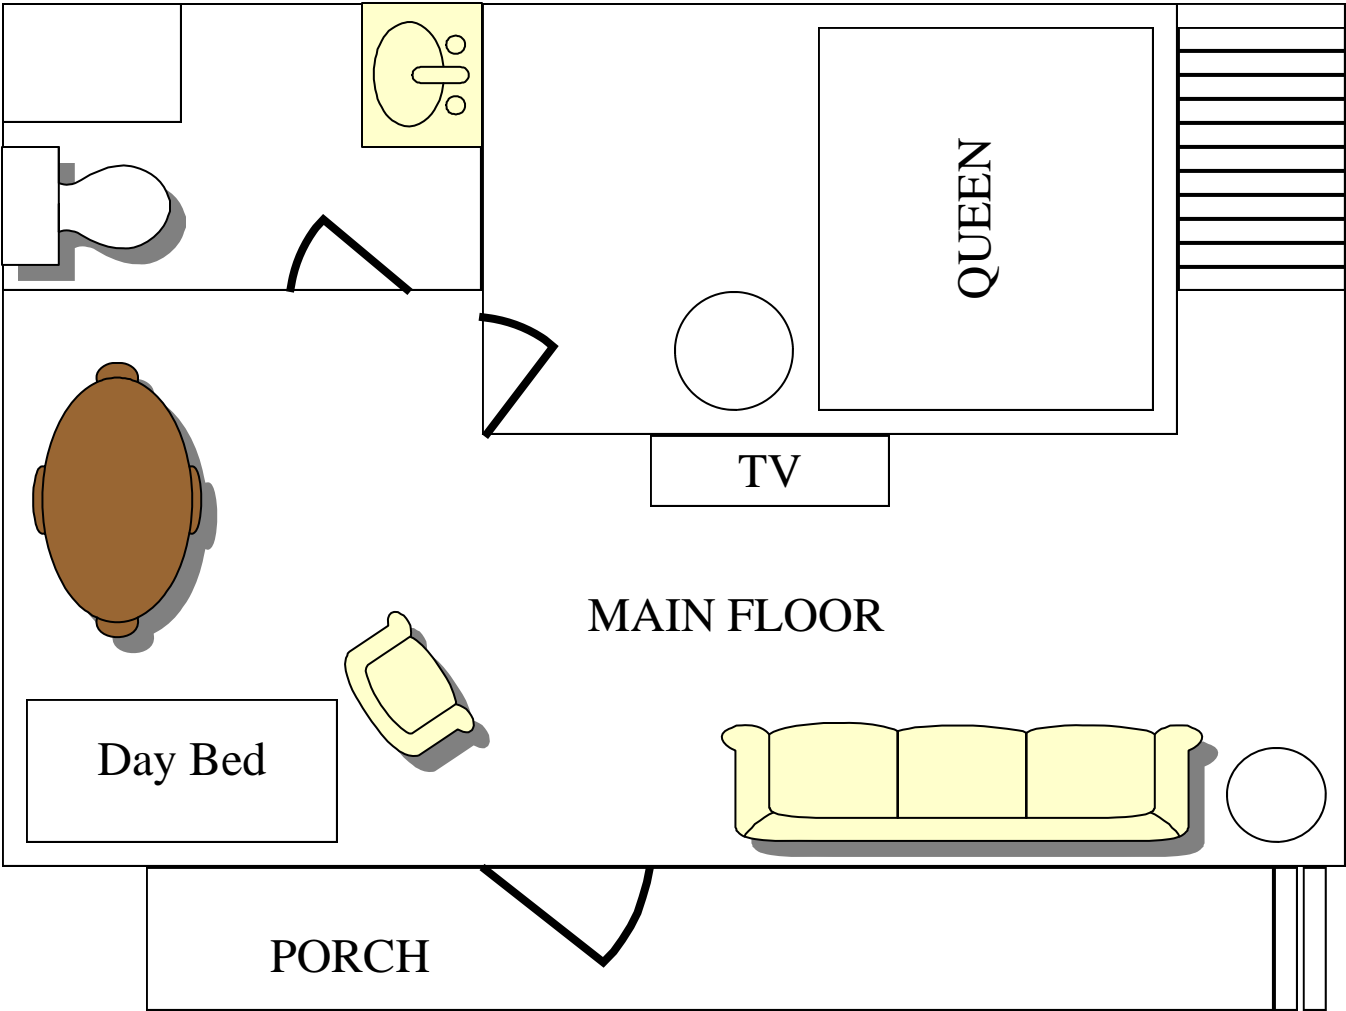

# 1 Bedroom Plus Loft - Rapid, Dead & Megalloway

Ladder To Loft

2 Twins - Loft  
Pyramid Bed (twin over double) - Bedroom  
Double futon couch with twin bunk over - Living  
Room  
Coffee Maker - TV w/DVD & VCR

Can Sleep Up to 8 / Single 6

# 2 Bedroom Plus Loft Penobscot

Double & TW - Upstairs Bedroom  
3 Twins - Loft  
Queen - Downstairs Bedroom  
Day Bed (1 Twin) - Living Area  
Coffee Maker, TV w/DVD & VCR

Can Sleep Up to 9  
Singles 7

## 2 Bedroom Plus Loft Kennebec

2 Queens - Upstairs Bedroom  
 3 Twins - Loft  
 2 Twins - Downstairs Bedroom  
 Day Bed (1 Twin) - Living Area  
 Coffee Maker, TV w/DVD & VCR

Can Sleep Up to 10  
 Singles 8 (9 w/couch)