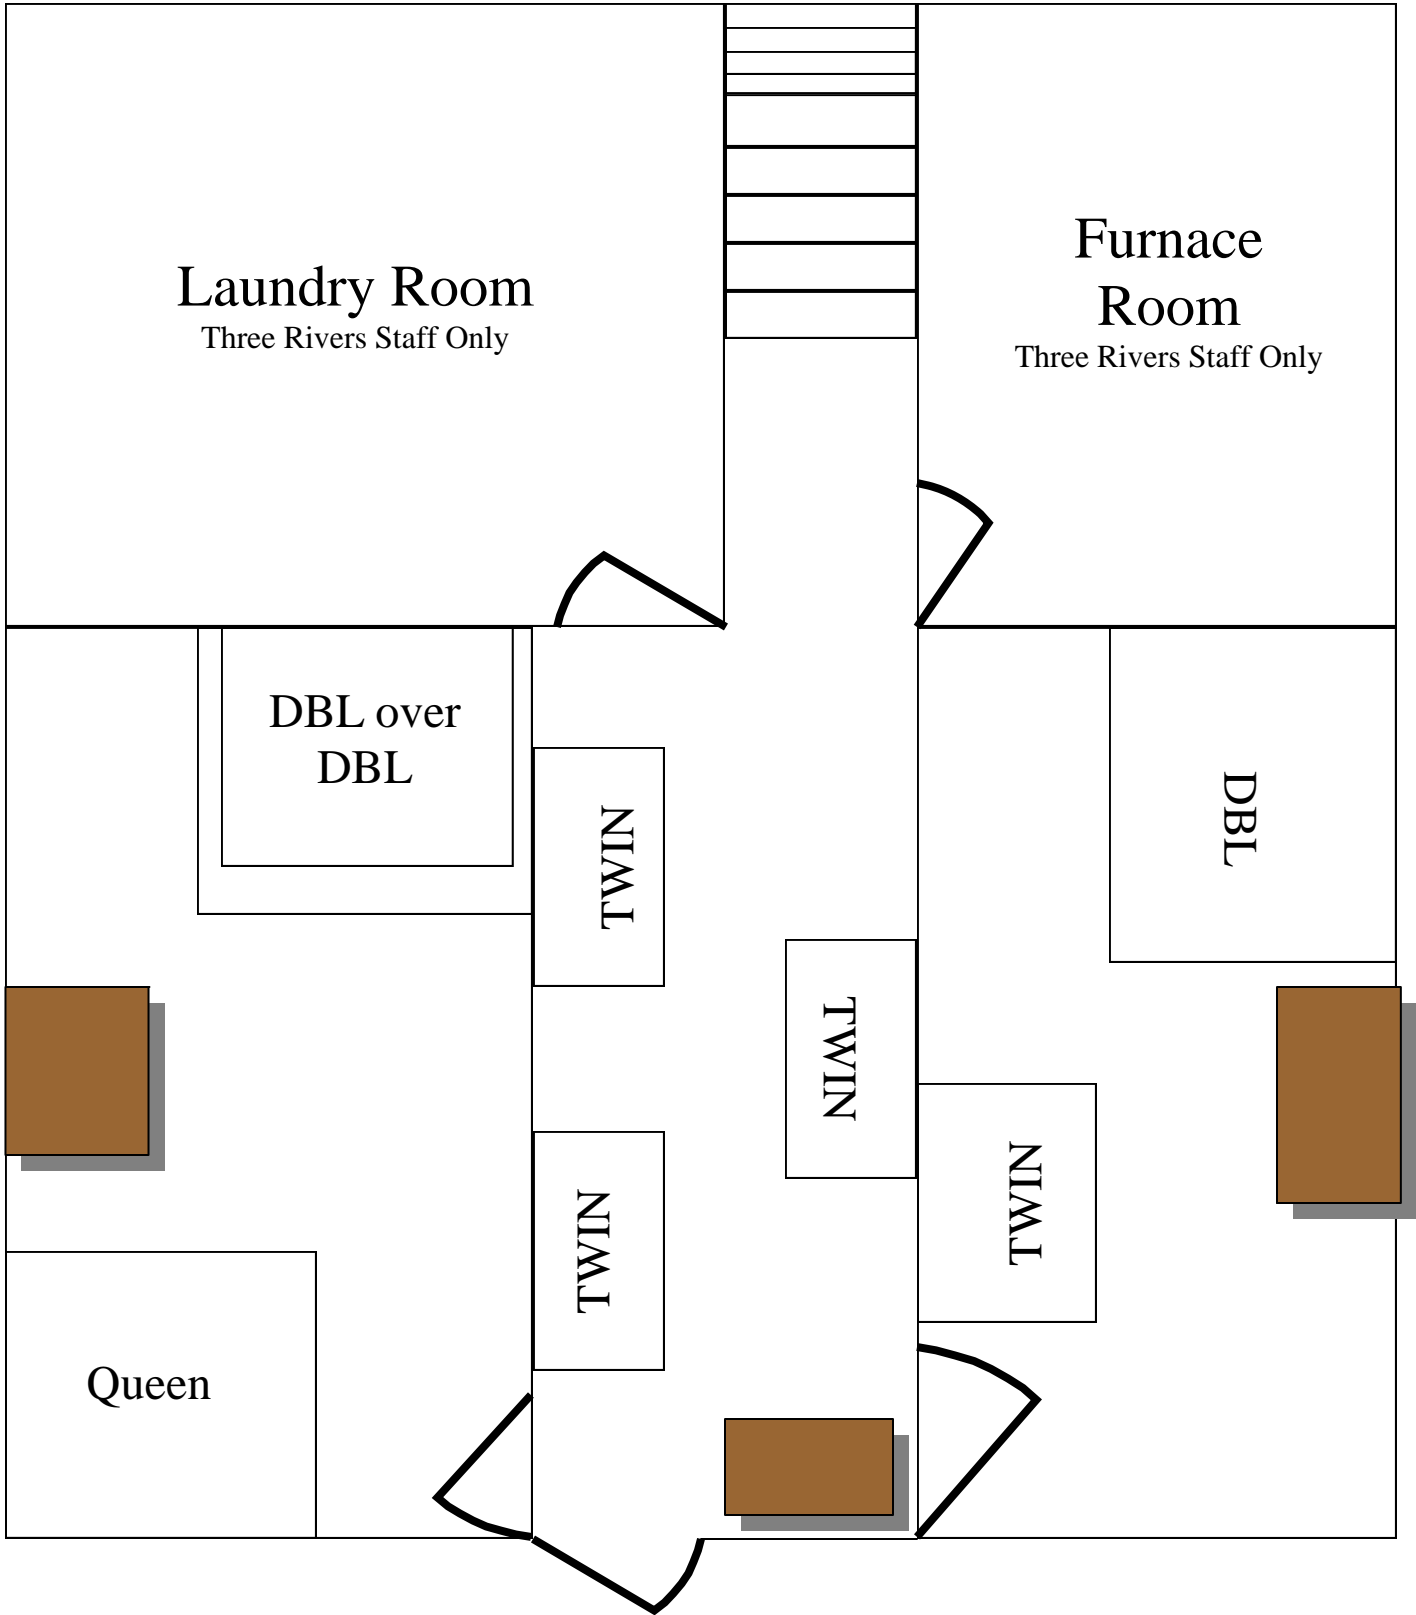

# 1 Bedroom Plus Loft - Rapid, Dead & Megalloway

Ladder To Loft

2 Twins - Loft  
Pyramid Bed (twin over double) - Bedroom  
Double futon couch with twin bunk over - Living  
Room  
Coffee Maker - TV w/DVD & VCR

# 2 Bedroom Plus Loft Penobscot

Double & TW - Upstairs Bedroom  
3 Twins - Loft  
Queen - Downstairs Bedroom  
Day Bed (1 Twin) - Living Area  
Coffee Maker, TV w/DVD & VCR

Can Sleep Up to 9  
Singles 7

## 2 Bedroom Plus Loft Kennebec

2 Queens - Upstairs Bedroom  
 3 Twins - Loft  
 2 Twins - Downstairs Bedroom  
 Day Bed (1 Twin) - Living Area  
 Coffee Maker, TV w/DVD & VCR

Can Sleep Up to 10  
 Singles 8 (9 w/couch)

Seboomook Cabin Lower Level