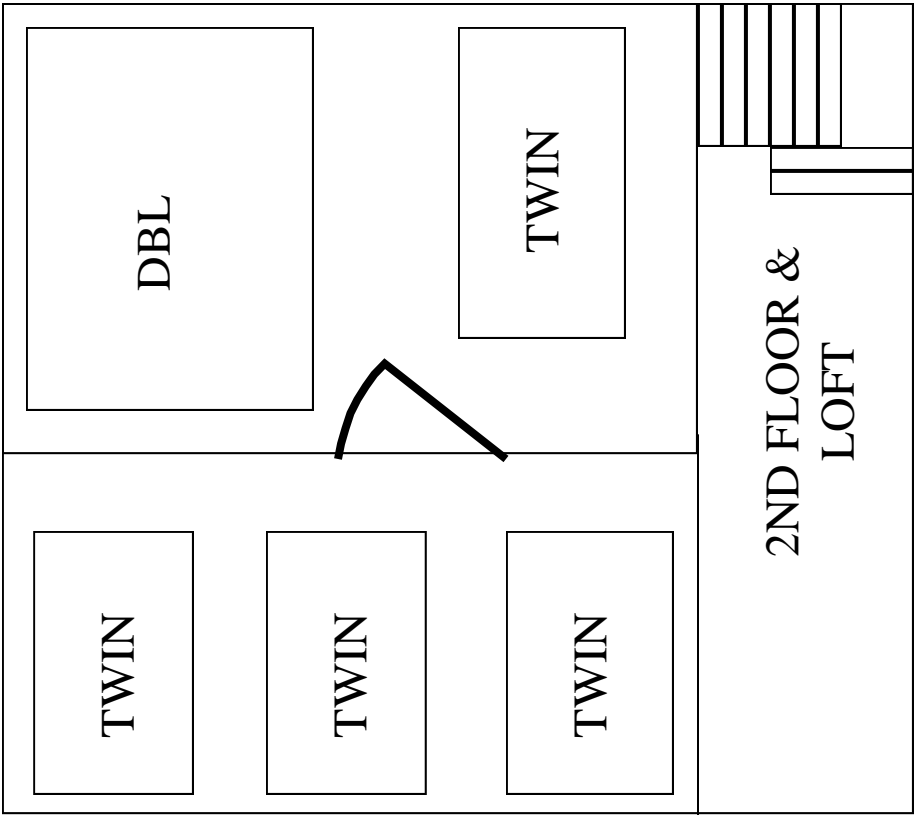

# 1 Bedroom Plus Loft - Rapid, Dead & Megalloway

Ladder To Loft

2 Twins - Loft  
Pyramid Bed (twin over double) - Bedroom  
Double futon couch with twin bunk over - Living  
Room  
Coffee Maker - TV w/DVD & VCR

Can Sleep Up to 8 / Single 6

# 2 Bedroom Plus Loft Penobscot

Double & TW - Upstairs Bedroom  
3 Twins - Loft  
Queen - Downstairs Bedroom  
Day Bed (1 Twin) - Living Area  
Coffee Maker, TV w/DVD & VCR

Can Sleep Up to 9  
Singles 7

## 2 Bedroom Plus Loft Kennebec

2 Queens - Upstairs Bedroom  
 3 Twins - Loft  
 2 Twins - Downstairs Bedroom  
 Day Bed (1 Twin) - Living Area  
 Coffee Maker, TV w/DVD & VCR

Can Sleep Up to 10  
 Singles 8 (9 w/couch)