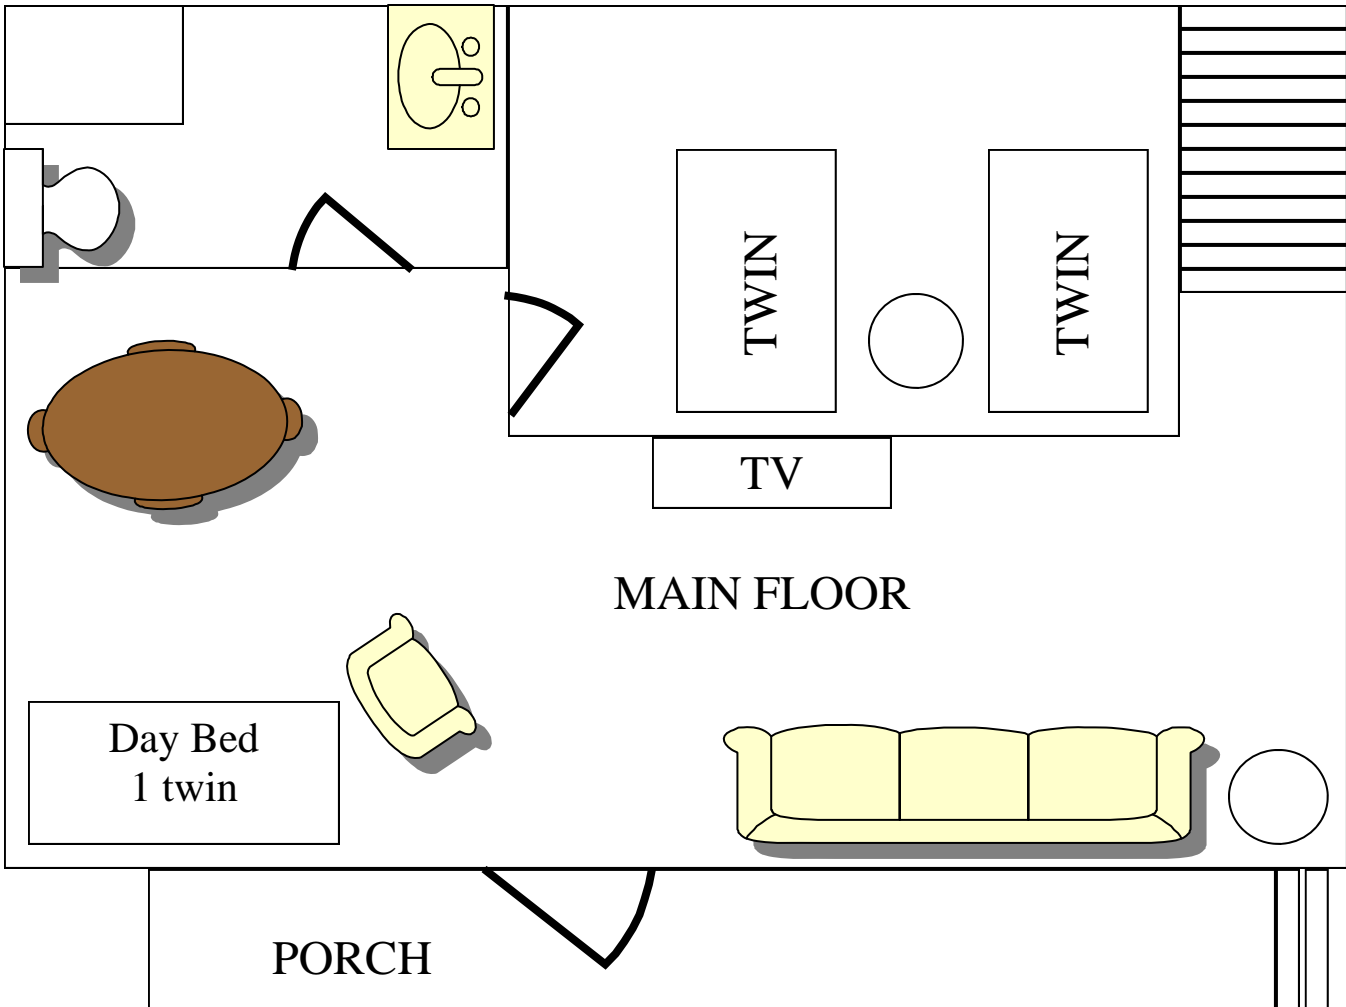

# 1 Bedroom Plus Loft - Rapid, Dead & Megalloway

Ladder To Loft

2 Twins - Loft  
Pyramid Bed (twin over double) - Bedroom  
Double futon couch with twin bunk over - Living  
Room  
Coffee Maker - TV w/DVD & VCR

# 2 Bedroom Plus Loft Penobscot

Double & TW - Upstairs Bedroom  
3 Twins - Loft  
Queen - Downstairs Bedroom  
Day Bed (1 Twin) - Living Area  
Coffee Maker, TV w/DVD & VCR

Can Sleep Up to 9  
Singles 7

## 2 Bedroom Plus Loft Kennebec

2 Queens - Upstairs Bedroom  
 3 Twins - Loft  
 2 Twins - Downstairs Bedroom  
 Day Bed (1 Twin) - Living Area  
 Coffee Maker, TV w/DVD & VCR

Can Sleep Up to 10  
 Singles 8 (9 w/couch)

Seboomook Cabin Lower Level