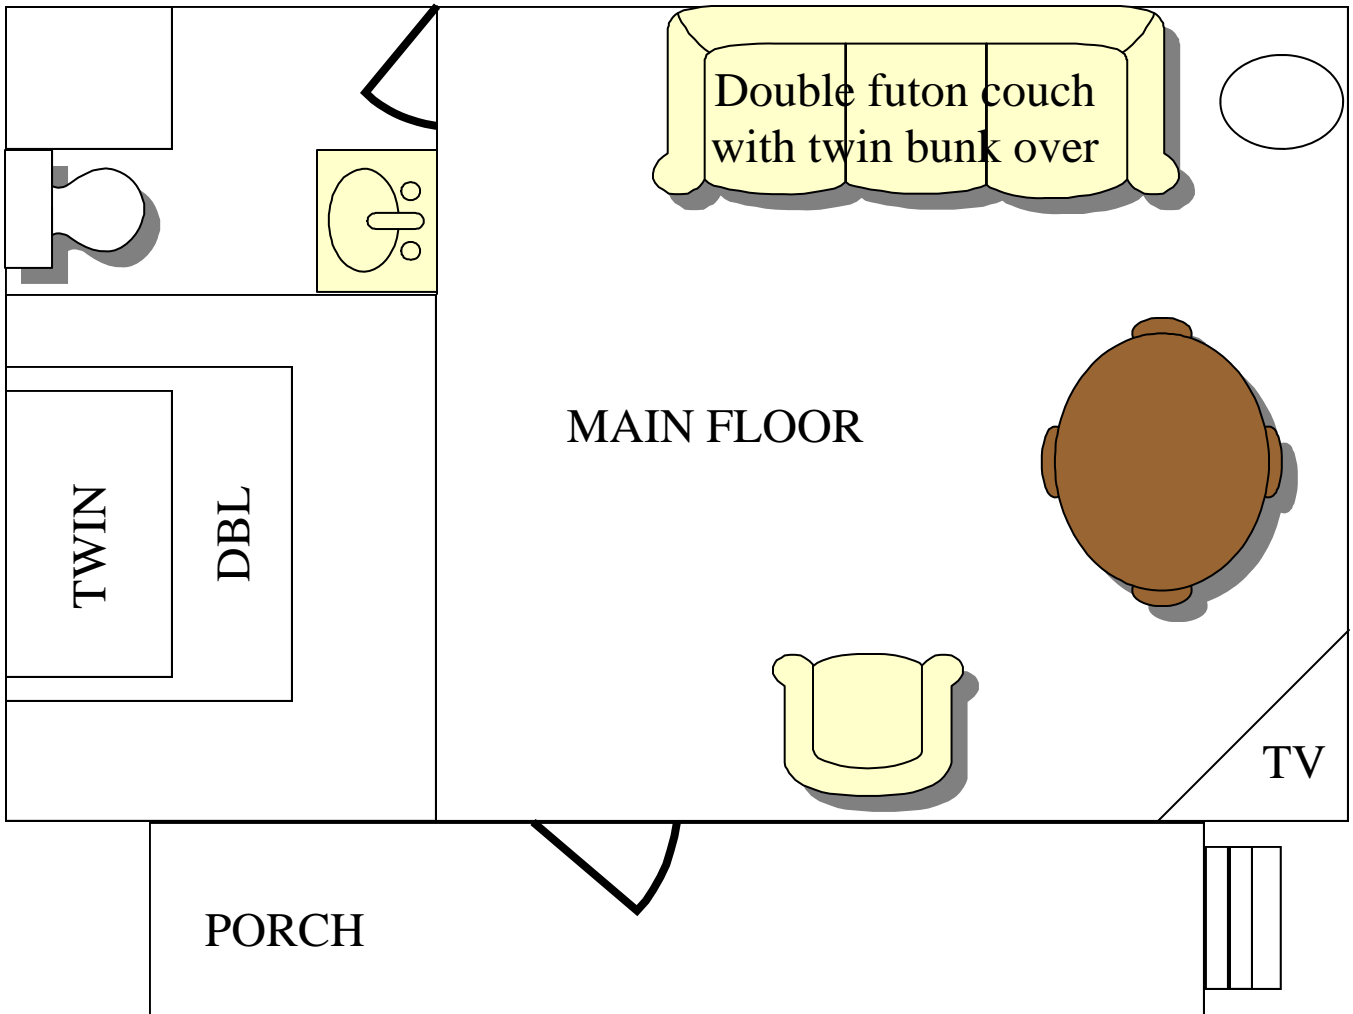

# 1 Bedroom Plus Loft - Rapid, Dead & Megalloway

Ladder To Loft

2 Twins - Loft  
Pyramid Bed (twin over double) - Bedroom  
Double futon couch with twin bunk over - Living  
Room  
Coffee Maker - TV w/DVD & VCR

Can Sleep Up to 8 / Single 6

# 2 Bedroom Plus Loft Penobscot

Double & TW - Upstairs Bedroom  
3 Twins - Loft  
Queen - Downstairs Bedroom  
Day Bed (1 Twin) - Living Area  
Coffee Maker, TV w/DVD & VCR

Can Sleep Up to 9  
Singles 7

Seboomook Cabin Lower Level